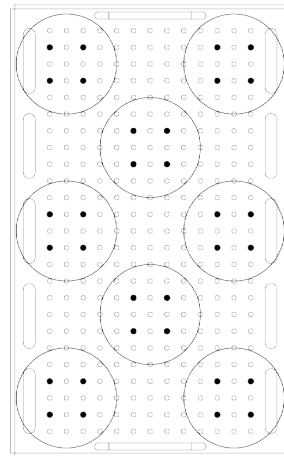

**Packed weight:** 17kg  
**Product weight:** 13.8kg

**Packed dimensions;**  
 A 450mm  
 B 730mm  
 C 450mm

**Product dimensions;**  
 A 335mm  
 B 565mm  
 C 325mm

<b>D</b>	500mm (at opening)
<b>D</b>	380mm (tray length)
<b>E</b>	298mm (at opening)
<b>E</b>	235mm (tray width)
<b>F</b>	159mm
<b>G</b>	177mm
<b>H</b>	268mm

## Flask tray (TF26)

Vessel	Capacity (bath w/out lid)	Capacity (bath with lid)
25ml flask	28	28
50ml flask	24	24
100ml flask	15	15
250ml flask	8	8
500ml flask	6	6
1000ml flask	3	3
SH-DWP	4	4

## Flask tray (TF26) - Optimal flask clamp positions

25ml

50ml

100ml

250ml

500ml

1000ml