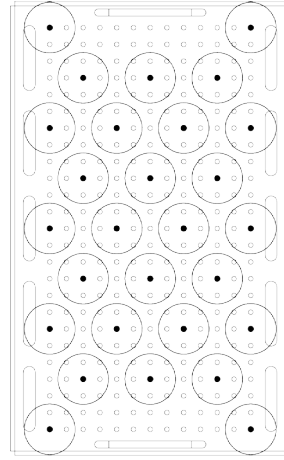

**Packed weight:** 17kg  
**Product weight:** 13.8kg

**Packed dimensions;**  
 A 450mm  
 B 730mm  
 C 450mm

**Product dimensions;**  
 A 335mm  
 B 565mm  
 C 325mm

<b>D</b>	500mm (at opening)
<b>D</b>	380mm (tray length)
<b>E</b>	298mm (at opening)
<b>E</b>	235mm (tray width)
<b>F</b>	159mm
<b>G</b>	177mm
<b>H</b>	268mm

## Universal tray (TU26)

Vessel	Capacity (bath w/out lid)	Capacity (bath with lid)
25ml flask	39	39
50ml flask	33	33
100ml flask	18	18
150ml flask	15	15
250ml flask	11	11
500ml flask	6	6
1000ml flask	3	3
125ml Duran® YOUTILITY	20	20
250ml Duran® YOUTILITY	15	15
500ml Duran® YOUTILITY	9	9
1000ml Duran® YOUTILITY	7	0
25ml Duran® 21-801	45	45
50ml Duran® 21-801	28	28
100ml Duran® 21-801	18	18
150ml Duran® 21-801	15	15
250ml Duran® 21-801	15	15
500ml Duran® 21-801	8	8
1000ml Duran® 21-801	6	3

## Flask tray (TF26)

Vessel	Capacity (bath w/out lid)	Capacity (bath with lid)
25ml flask	28	28
50ml flask	24	24
100ml flask	15	15
250ml flask	8	8
500ml flask	6	6
1000ml flask	3	3
SH-DWP	4	4

## Flask tray (TF26) - Optimal flask clamp positions

25ml

50ml

100ml

250ml

500ml

1000ml