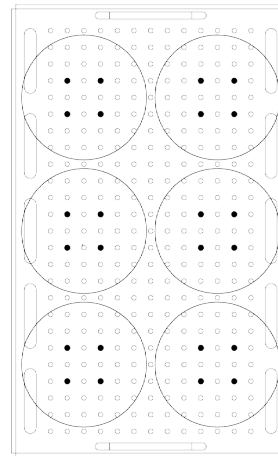

**Packed weight:** 17kg  
**Product weight:** 13.8kg

**Packed dimensions;**  
 A 450mm  
 B 730mm  
 C 450mm

**Product dimensions;**  
 A 335mm  
 B 565mm  
 C 325mm

<b>D</b>	500mm (at opening)
<b>D</b>	380mm (tray length)
<b>E</b>	298mm (at opening)
<b>E</b>	235mm (tray width)
<b>F</b>	159mm
<b>G</b>	177mm
<b>H</b>	268mm

## Flask tray (TF26)

Vessel	Capacity (bath w/out lid)	Capacity (bath with lid)
25ml flask	28	28
50ml flask	24	24
100ml flask	15	15
250ml flask	8	8
500ml flask	6	6
1000ml flask	3	3
SH-DWP	4	4

## Flask tray (TF26) - Optimal flask clamp positions

25ml

50ml

100ml

250ml

500ml

1000ml