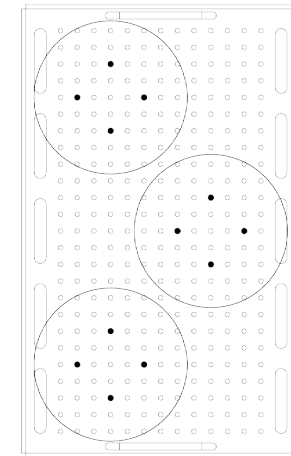

**Packed weight:** 17kg  
**Product weight:** 13.8kg

**Packed dimensions;**  
 A 450mm  
 B 730mm  
 C 450mm

**Product dimensions;**  
 A 335mm  
 B 565mm  
 C 325mm

<b>D</b>	500mm (at opening)
<b>D</b>	380mm (tray length)
<b>E</b>	298mm (at opening)
<b>E</b>	235mm (tray width)
<b>F</b>	159mm
<b>G</b>	177mm
<b>H</b>	268mm

## Flask tray (TF26)

Vessel	Capacity (bath w/out lid)	Capacity (bath with lid)
25ml flask	28	28
50ml flask	24	24
100ml flask	15	15
250ml flask	8	8
500ml flask	6	6
1000ml flask	3	3
SH-DWP	4	4

## Flask tray (TF26) - Optimal flask clamp positions

25ml

50ml

100ml

250ml

500ml

1000ml