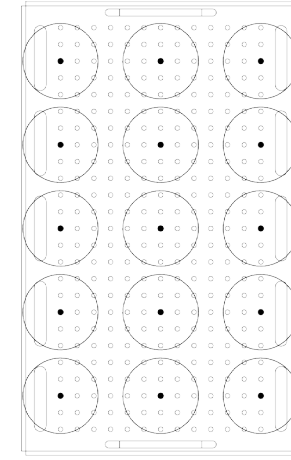

**Packed weight:** 17kg  
**Product weight:** 13.8kg

**Packed dimensions;**  
 A 450mm  
 B 730mm  
 C 450mm

**Product dimensions;**  
 A 335mm  
 B 565mm  
 C 325mm

<b>D</b>	500mm (at opening)
<b>D</b>	380mm (tray length)
<b>E</b>	298mm (at opening)
<b>E</b>	235mm (tray width)
<b>F</b>	159mm
<b>G</b>	177mm
<b>H</b>	268mm

## Universal tray (TU26)

Vessel	Capacity (bath w/out lid)	Capacity (bath with lid)
25ml flask	39	39
50ml flask	33	33
100ml flask	18	18
150ml flask	15	15
250ml flask	11	11
500ml flask	6	6
1000ml flask	3	3
125ml Duran® YOUTILITY	20	20
250ml Duran® YOUTILITY	15	15
500ml Duran® YOUTILITY	9	9
1000ml Duran® YOUTILITY	7	0
25ml Duran® 21-801	45	45
50ml Duran® 21-801	28	28
100ml Duran® 21-801	18	18
150ml Duran® 21-801	15	15
250ml Duran® 21-801	15	15
500ml Duran® 21-801	8	8
1000ml Duran® 21-801	6	3

## Flask tray (TF26)

Vessel	Capacity (bath w/out lid)	Capacity (bath with lid)
25ml flask	28	28
50ml flask	24	24
100ml flask	15	15
250ml flask	8	8
500ml flask	6	6
1000ml flask	3	3
SH-DWP	4	4

## Flask tray (TF26) - Optimal flask clamp positions

25ml

50ml

100ml

250ml

500ml

1000ml