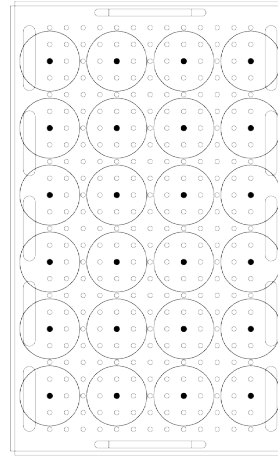

**Packed weight:** 17kg  
**Product weight:** 13.8kg

**Packed dimensions;**  
 A 450mm  
 B 730mm  
 C 450mm

**Product dimensions;**  
 A 335mm  
 B 565mm  
 C 325mm

<b>D</b>	500mm (at opening)
<b>D</b>	380mm (tray length)
<b>E</b>	298mm (at opening)
<b>E</b>	235mm (tray width)
<b>F</b>	159mm
<b>G</b>	177mm
<b>H</b>	268mm

## Universal tray (TU26)

Vessel	Capacity (bath w/out lid)	Capacity (bath with lid)
25ml flask	39	39
50ml flask	33	33
100ml flask	18	18
150ml flask	15	15
250ml flask	11	11
500ml flask	6	6
1000ml flask	3	3
125ml Duran® YOUTILITY	20	20
250ml Duran® YOUTILITY	15	15
500ml Duran® YOUTILITY	9	9
1000ml Duran® YOUTILITY	7	0
25ml Duran® 21-801	45	45
50ml Duran® 21-801	28	28
100ml Duran® 21-801	18	18
150ml Duran® 21-801	15	15
250ml Duran® 21-801	15	15
500ml Duran® 21-801	8	8
1000ml Duran® 21-801	6	3

## Flask tray (TF26)

Vessel	Capacity (bath w/out lid)	Capacity (bath with lid)
25ml flask	28	28
50ml flask	24	24
100ml flask	15	15
250ml flask	8	8
500ml flask	6	6
1000ml flask	3	3
SH-DWP	4	4

## Flask tray (TF26) - Optimal flask clamp positions

25ml

50ml

100ml

250ml

500ml

1000ml